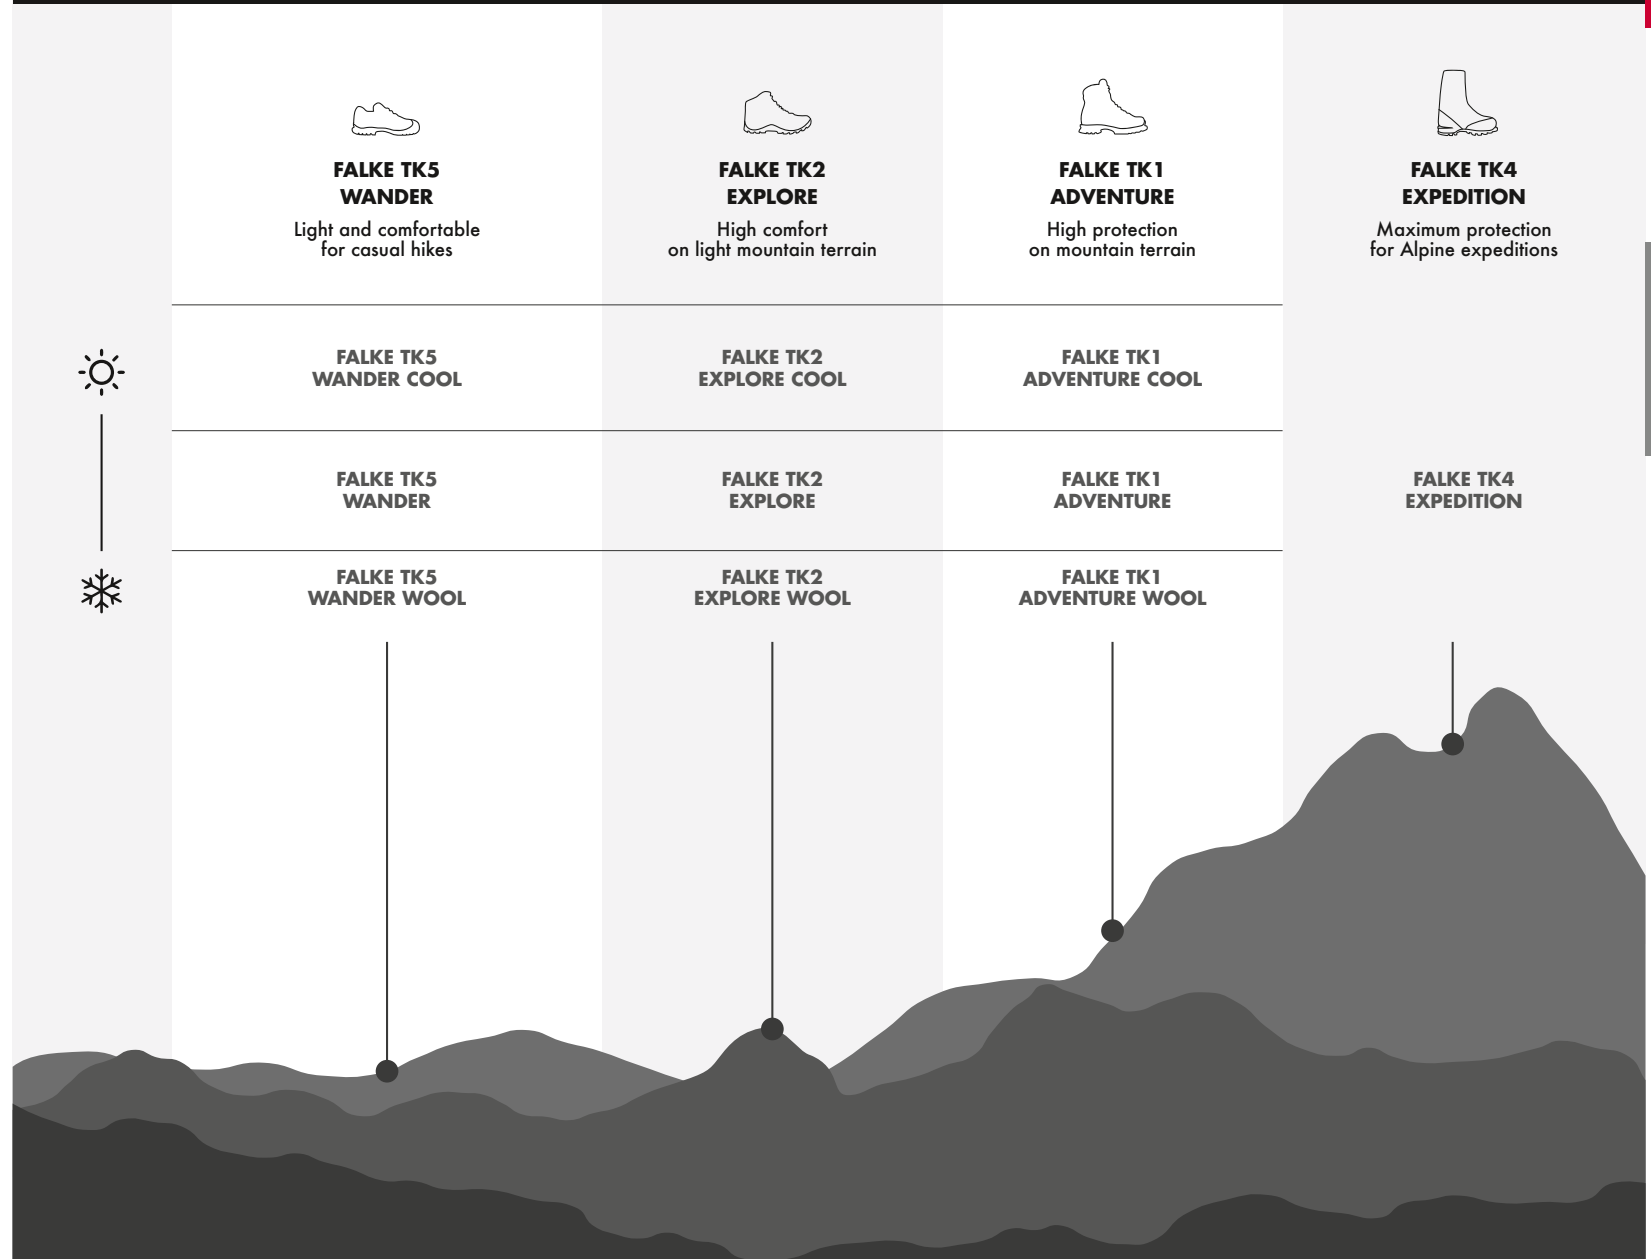

FALKE
ERGONOMIC
SPORT SYSTEM

**DO SOCKS
REALLY MATTER?**

FIND YOUR PERFECT PAIR

What *terrain* are you hiking?

What *type of shoe* do you hike in?

What is the *temperature* during your hike?

CONTENT

CAPSULES

SOCKS

UNDERWEAR

BRA TOPS

SUPPORT

ACCESSORIES