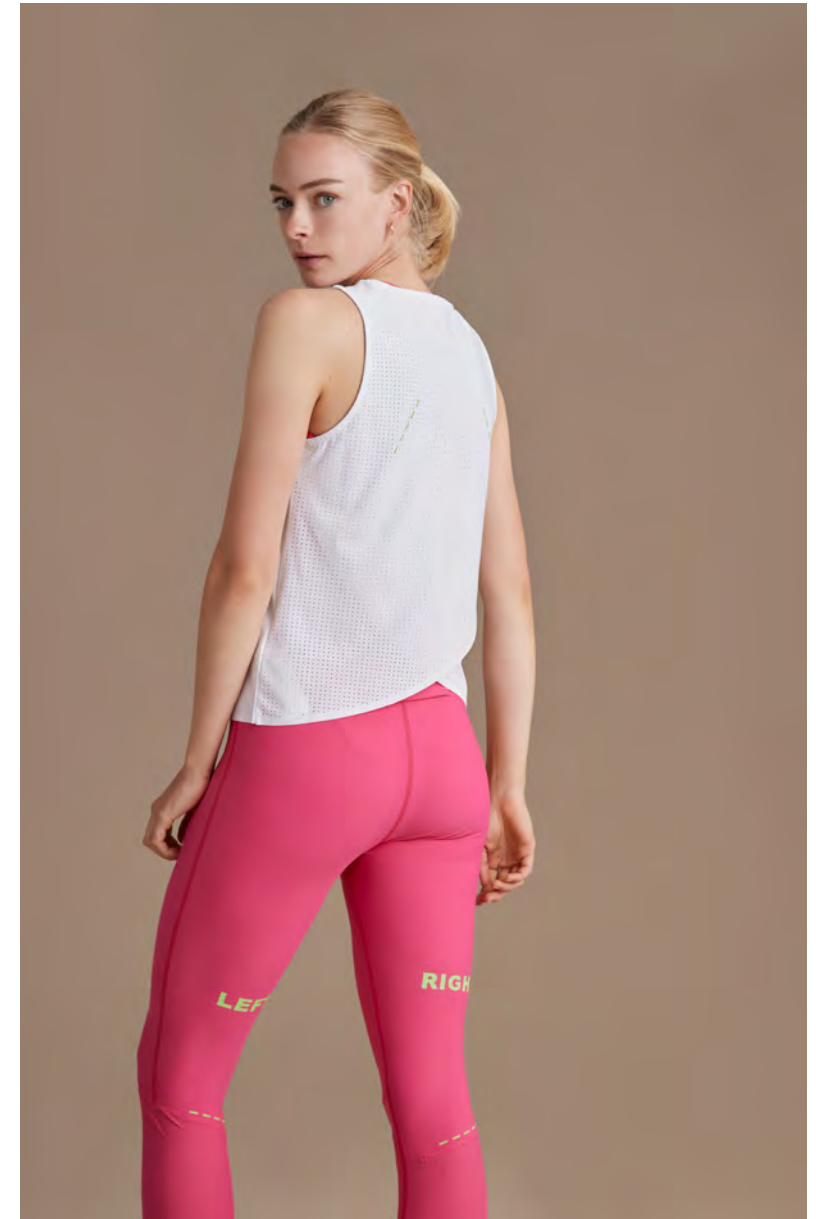

CAPSULE RUNNING

WOMEN

#MoveBetterFeelBetterPerformBetter #RunWithFALKE