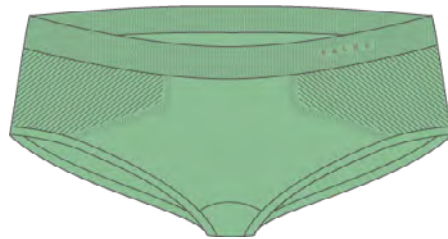

WOOL-TECH LIGHT PANTIES TREND REGULAR FIT

Article: 33470 women

Sizes: XS
S
M
L
XL

Material: 55% WV,
42% PA,
3% EL

6116
space blue

7378
quiet green