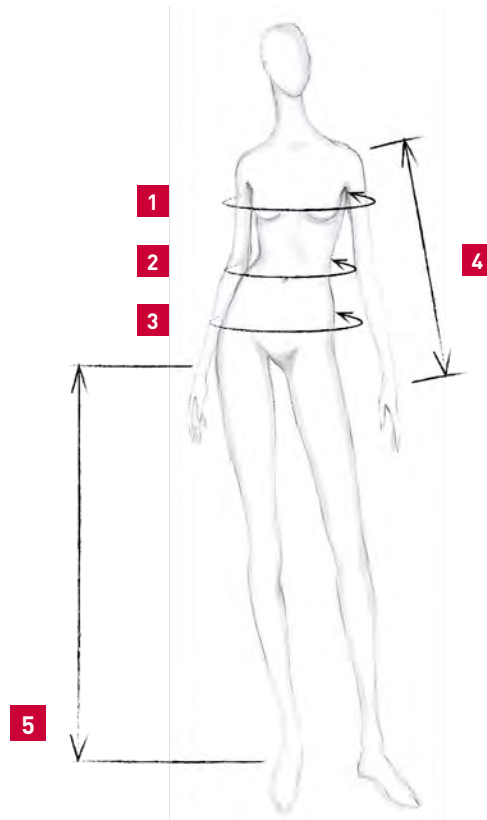

BODY MEASUREMENTS

WOMEN

		XXS - 32	XS - 34	S - 36	M - 38	L - 40	XL - 42	XXL - 44	
1	Chest	cm	77	82	87	92	97	102	107
		inch	30,3	32,3	34,3	36,2	38,2	40,2	42,1
2	Waist	cm	59	64	69	74	79	84	89
		inch	23,2	25,2	27,2	29,1	31,1	33	35
3	Hip	cm	85	90	95	100	105	110	115
		inch	33,4	35,4	37,4	39,4	41,3	43,3	45,3
4	Sleeve length	cm	59,5	59,5	59,5	61	62,5	64	64
		inch	23,4	23,4	23,4	24	24,6	25,2	25,2
5	Inseam	cm	81	81	81	81	81	81	81
		inch	31,9	31,9	31,9	31,9	31,9	31,9	31,9