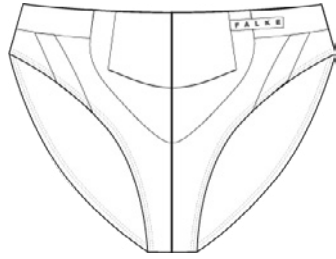

UNDERWEAR WARM

BRIEFS TIGHT FIT

Article: 39143 women

Sizes: XS
S
M
L
XL

Material: 69% PA,
26% PES,
5% EL

SEASONAL

2860
white

NOS

3000
black