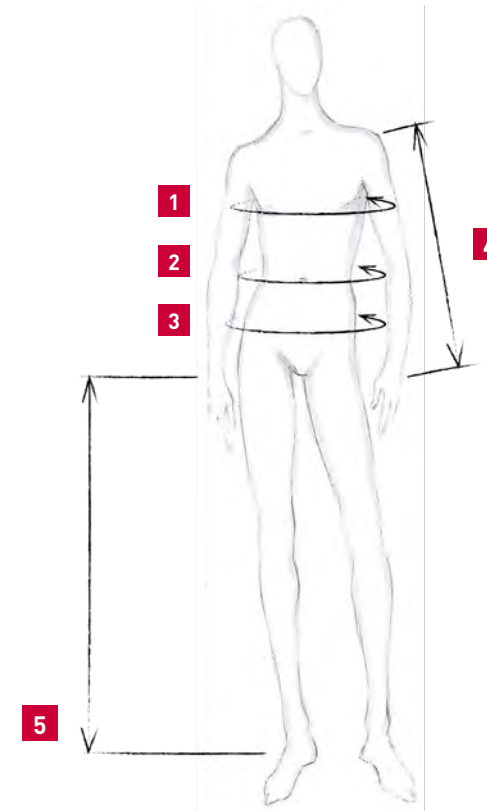

MEN

		XS - 44	S - 46	M - 48	L - 50	XL - 52	XXL - 54	XXXL - 56	
1	Chest	cm	88	93	99	105	111	117	123
		inch	34,6	36,6	39	41,3	43,7	46	48,4
2	Waist	cm	76	81	87	93	99	105	111
		inch	30	31,9	34,3	36,6	39	41,3	43,7
3	Hip	cm	92	96	101	106	111	116	121
		inch	36,2	37,8	39,8	41,7	43,7	45,7	47,6
4	Sleeve length	cm	64,5	64,5	66	66	67,5	67,5	69
		inch	25,4	25,4	26	26	26,6	26,6	27,2
5	Inseam	cm	82	82	84	84	84	86	86
		inch	32,3	32,3	33,1	33,1	33,1	33,9	33,9