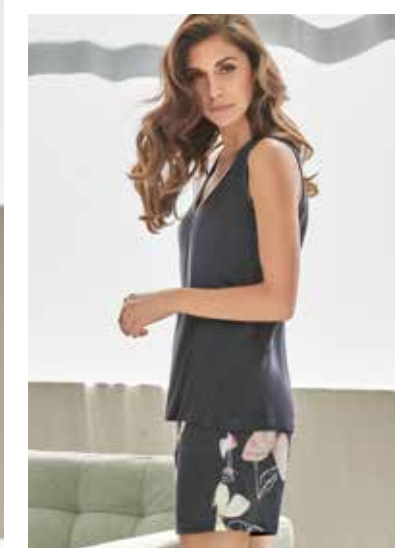

65 1346

PIGIAMA M/M SERAFINO +
PANTALONE CORTO

Short sleeve grandad pyjamas
with short pants

TG. 42/52

65 1347

PIGIAMA S/L
+ PANTALONE CORTO

Tank top pyjamas
with short pants

TG. 42/52