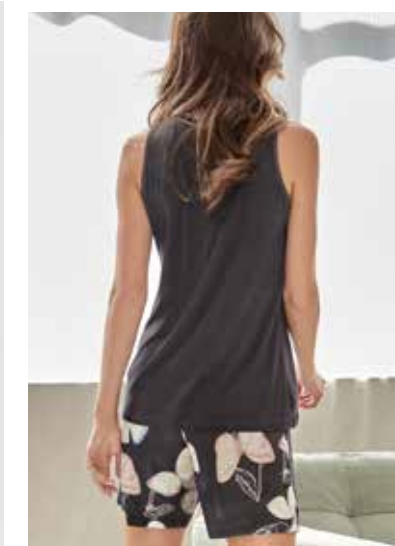

65 1346

PIGIAMA M/M SERAFINO +
PANTALONE CORTO

Short sleeve grandad pyjamas
with short pants

TG. 42/52

65 1347

PIGIAMA S/L
+ PANTALONE CORTO

Tank top pyjamas
with short pants

TG. 42/52