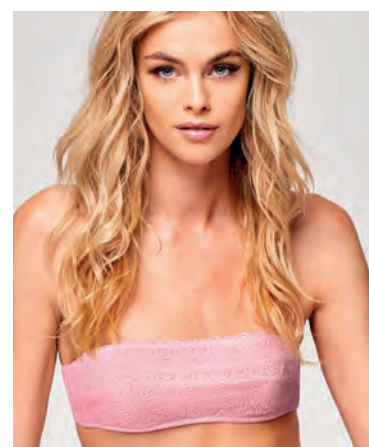

904 **FASCIA**
Imbottitura estraibile

Soft bandeau bra
with removable cups
TG.: 2-3-4-5 / B