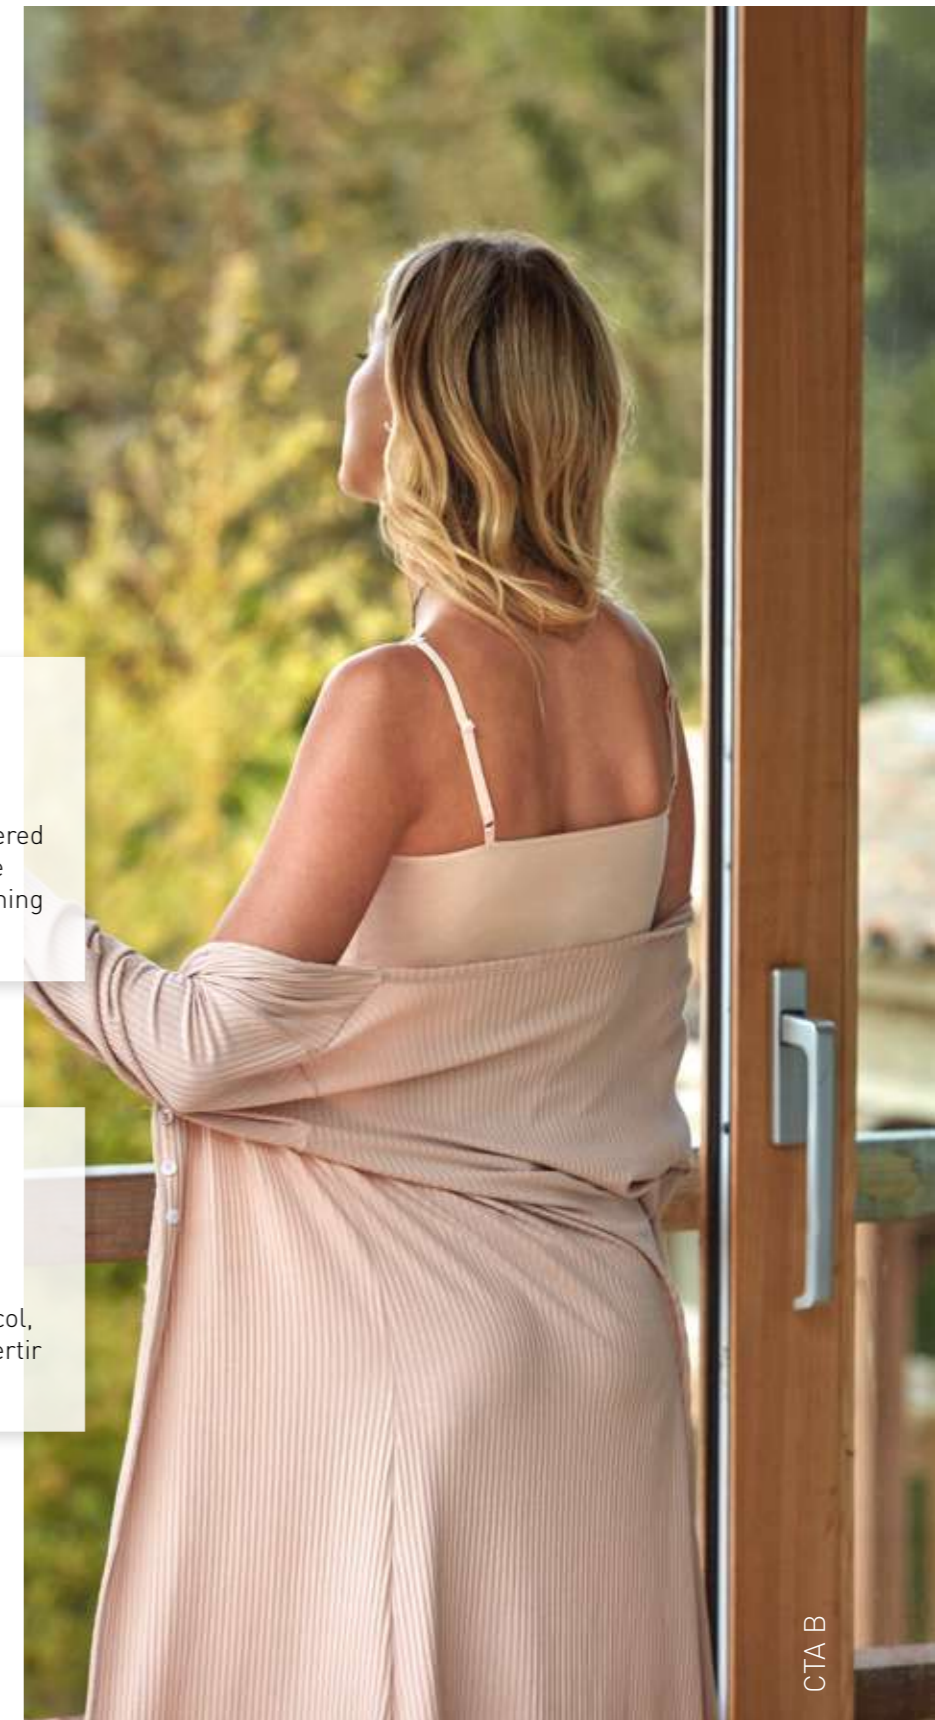

NOUVEAU MODÈLE TOP B

Tops en coton avec une des broderies en pointes sur tout le col, jusqu'aux épaules, pour se convertir en une séduisante bretelle.