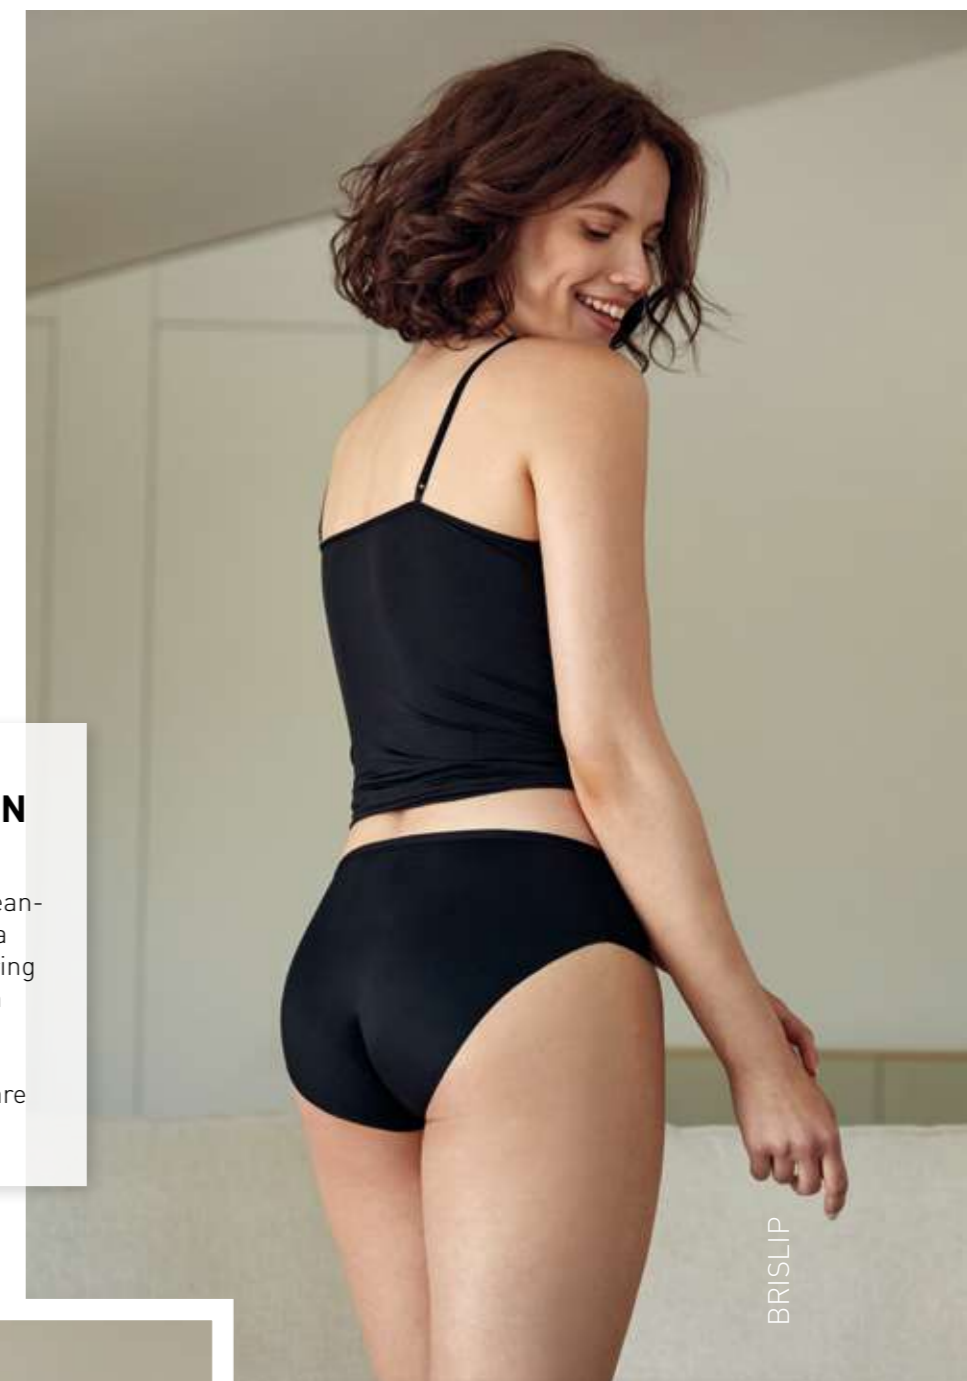

composition: polyamide, elastane
u. sales: 6

color: black

BRISLIP
1030862 | S-M-L-XL

SKIN MICRO

invisible
MARK-FREE

EN

MICROFIBRE SECOND SKIN FOR EVERYDAY WEAR

Microfibre panties with minimalist, clean-cut finishes around leg openings and a comfortable double waistband. Featuring an adaptable finish around the bottom for an incredible, ergonomic fit, like a second skin. A basic for daily comfort, these simple, comfortable garments are essentials.